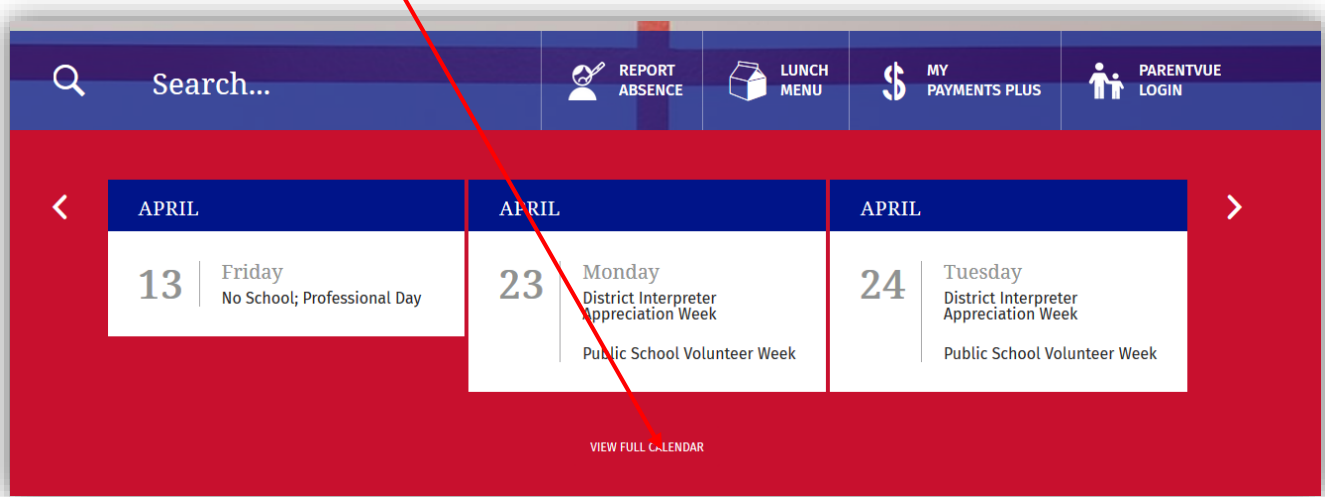

Instructions to sync the school calendar with your device.

Click on View Full Calendar:

Click on the chain link icon.

Click on the appropriate link below for your particular device.

**[iCal Feed Instructions:](#)**